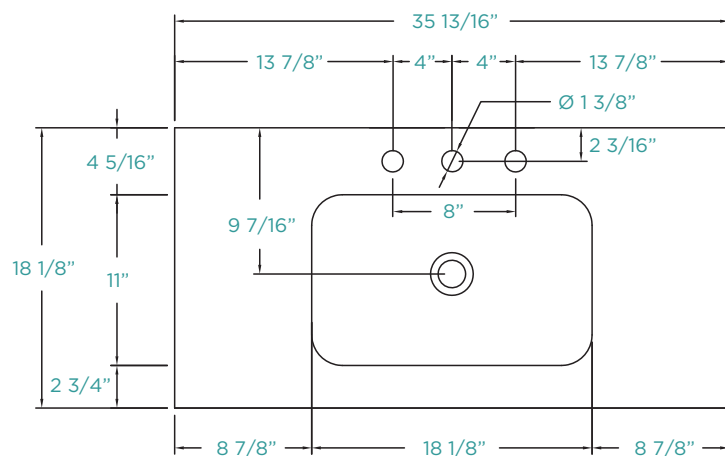

**SPECIFICATIONS / TECHNICAL DATA**

# SERENITY SINK GLASS

**36" x 18"**

*ATTENTION! Dimensions may vary by up to 3/8". It is highly recommended to pull all dimensions of actual model for installation and measuring purposes.*

**MODEL# VG3618W-8**