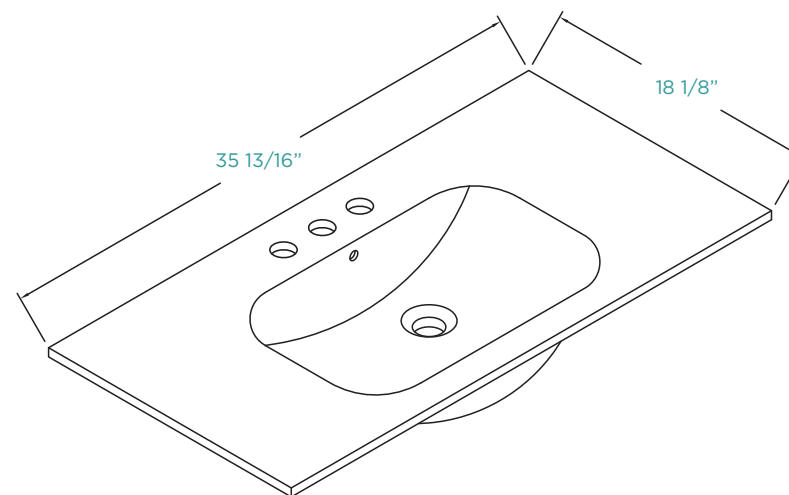

# SERENITY SINK GLASS

**36" x 18"**

*ATTENTION! Dimensions may vary by up to 3/8". It is highly recommended to pull all dimensions of actual model for installation and measuring purposes.*

**MODEL# VG3618W-8**