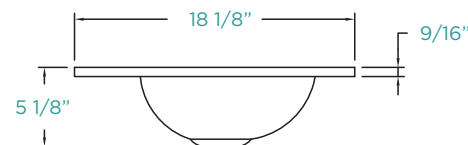

# SERENITY SINK GLASS

**36" x 18"**

*ATTENTION! Dimensions may vary by up to 3/8". It is highly recommended to pull all dimensions of actual model for installation and measuring purposes.*

**MODEL# VG3618W-8**